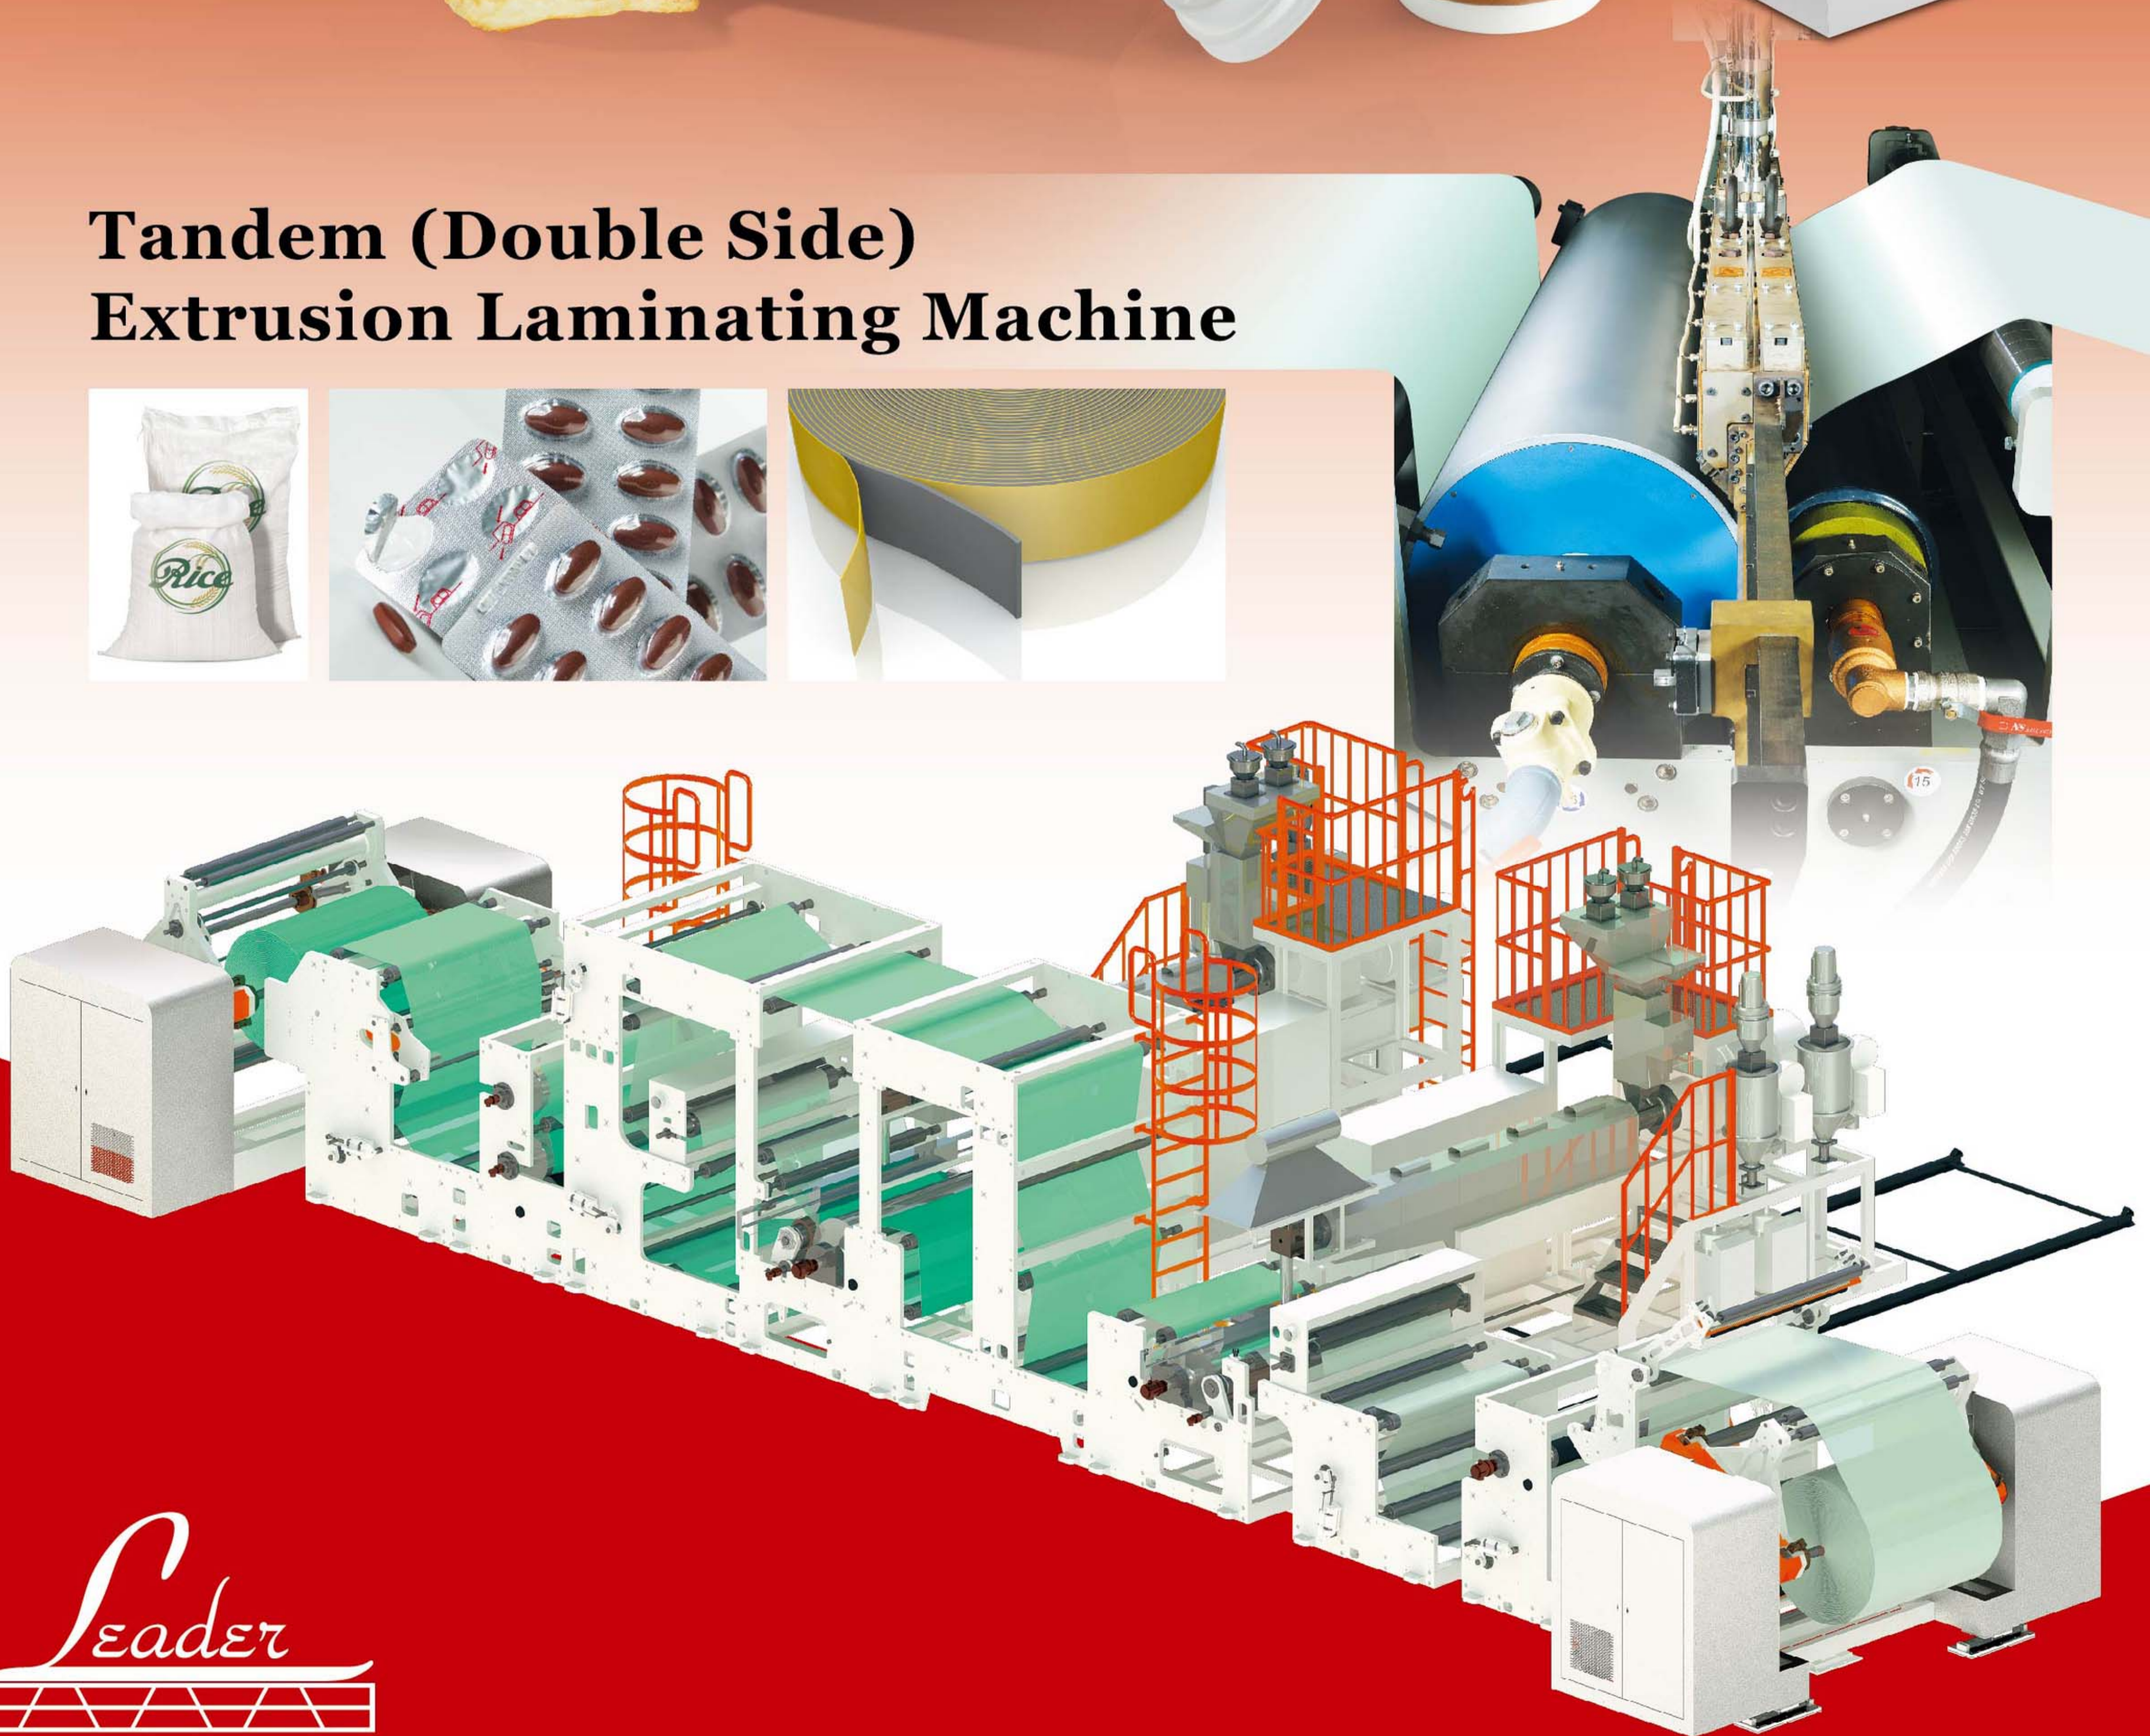

Pushing the Limits of Perfection

www.leadertw.com

Tandem (Double Side) Extrusion Laminating Machine

LEADER EXTRUSION MACHINERY IND. CO., LTD.

TEL: 886-4-2638-0888 FAX: 886-4-2638-0333 leader.ex@msa.hinet.net www.leadertw.com